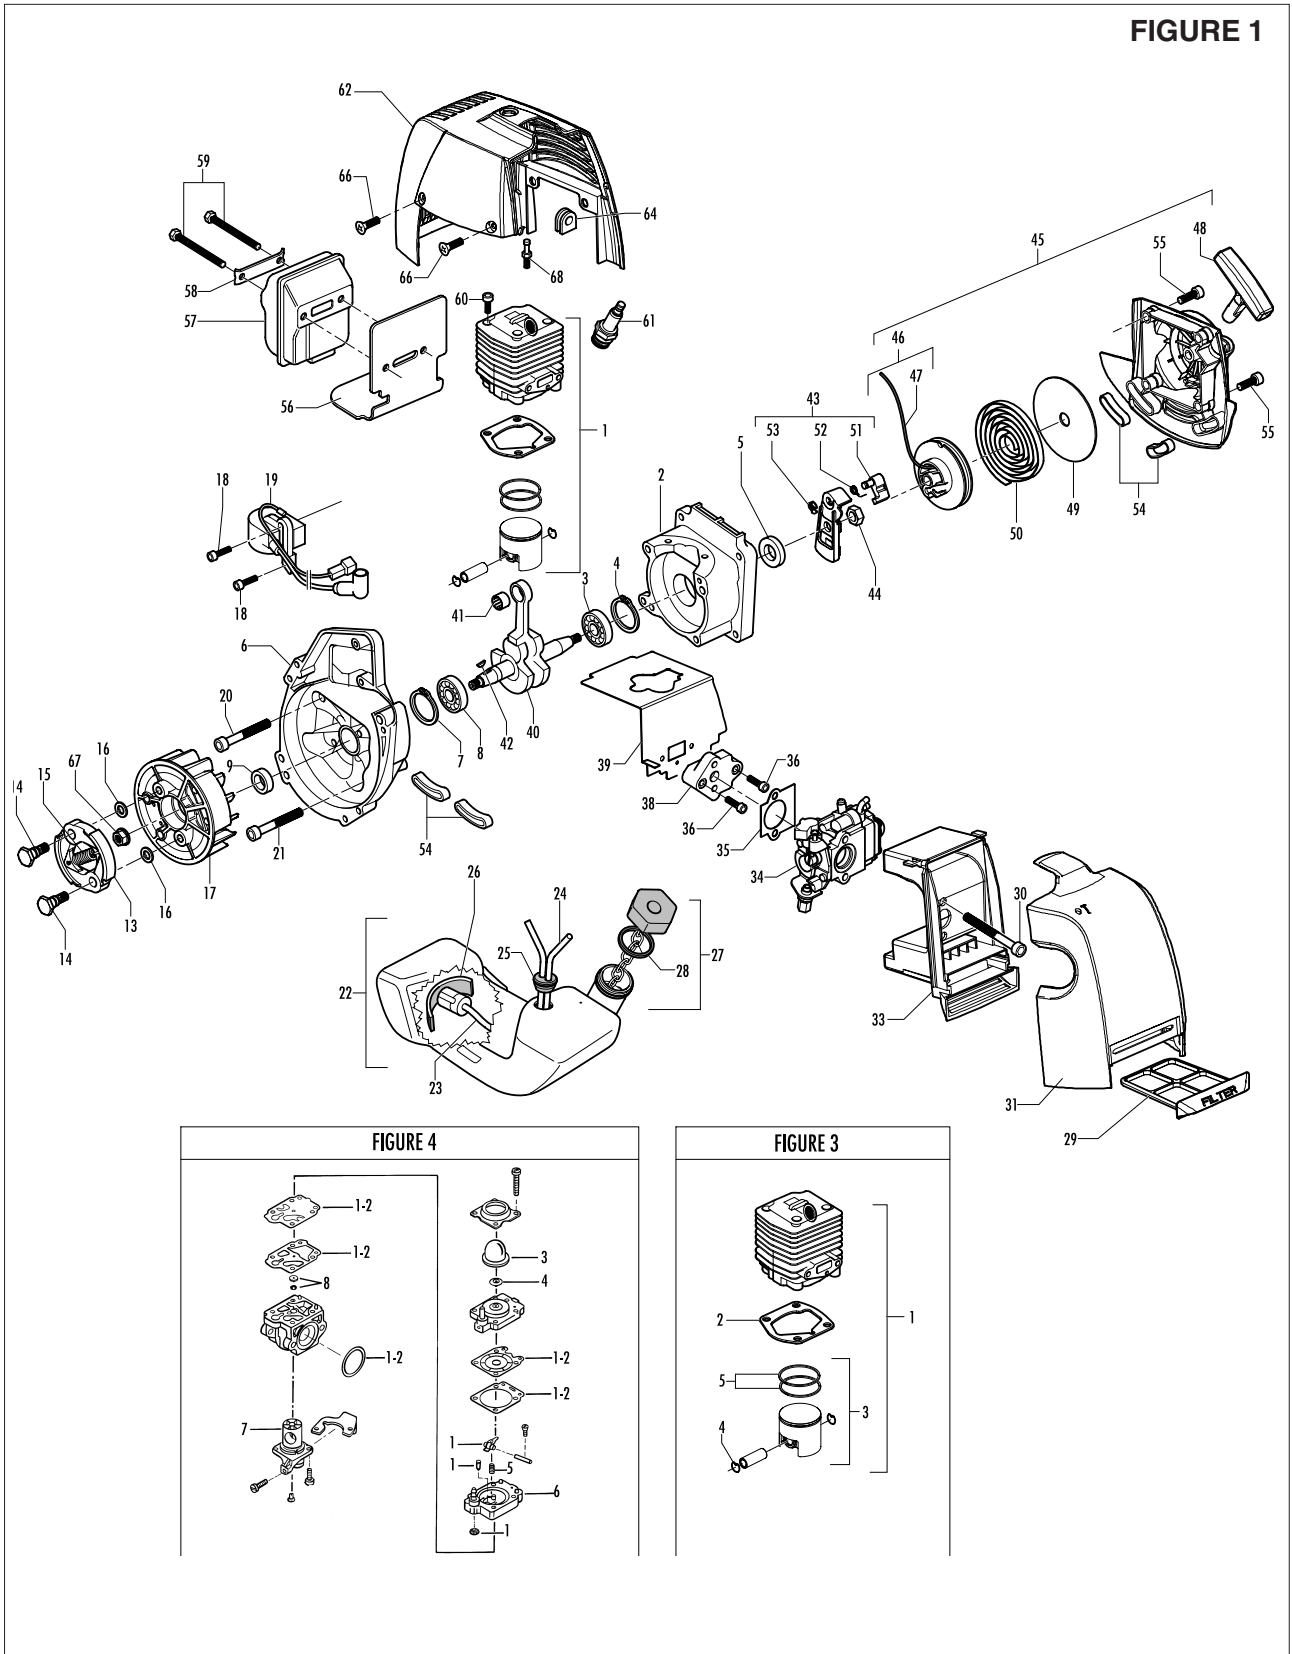

brand	PARTNER

date	MAY/03	SHEET 1/4

Model	Prefix
B 422X	02

Product number
953900396