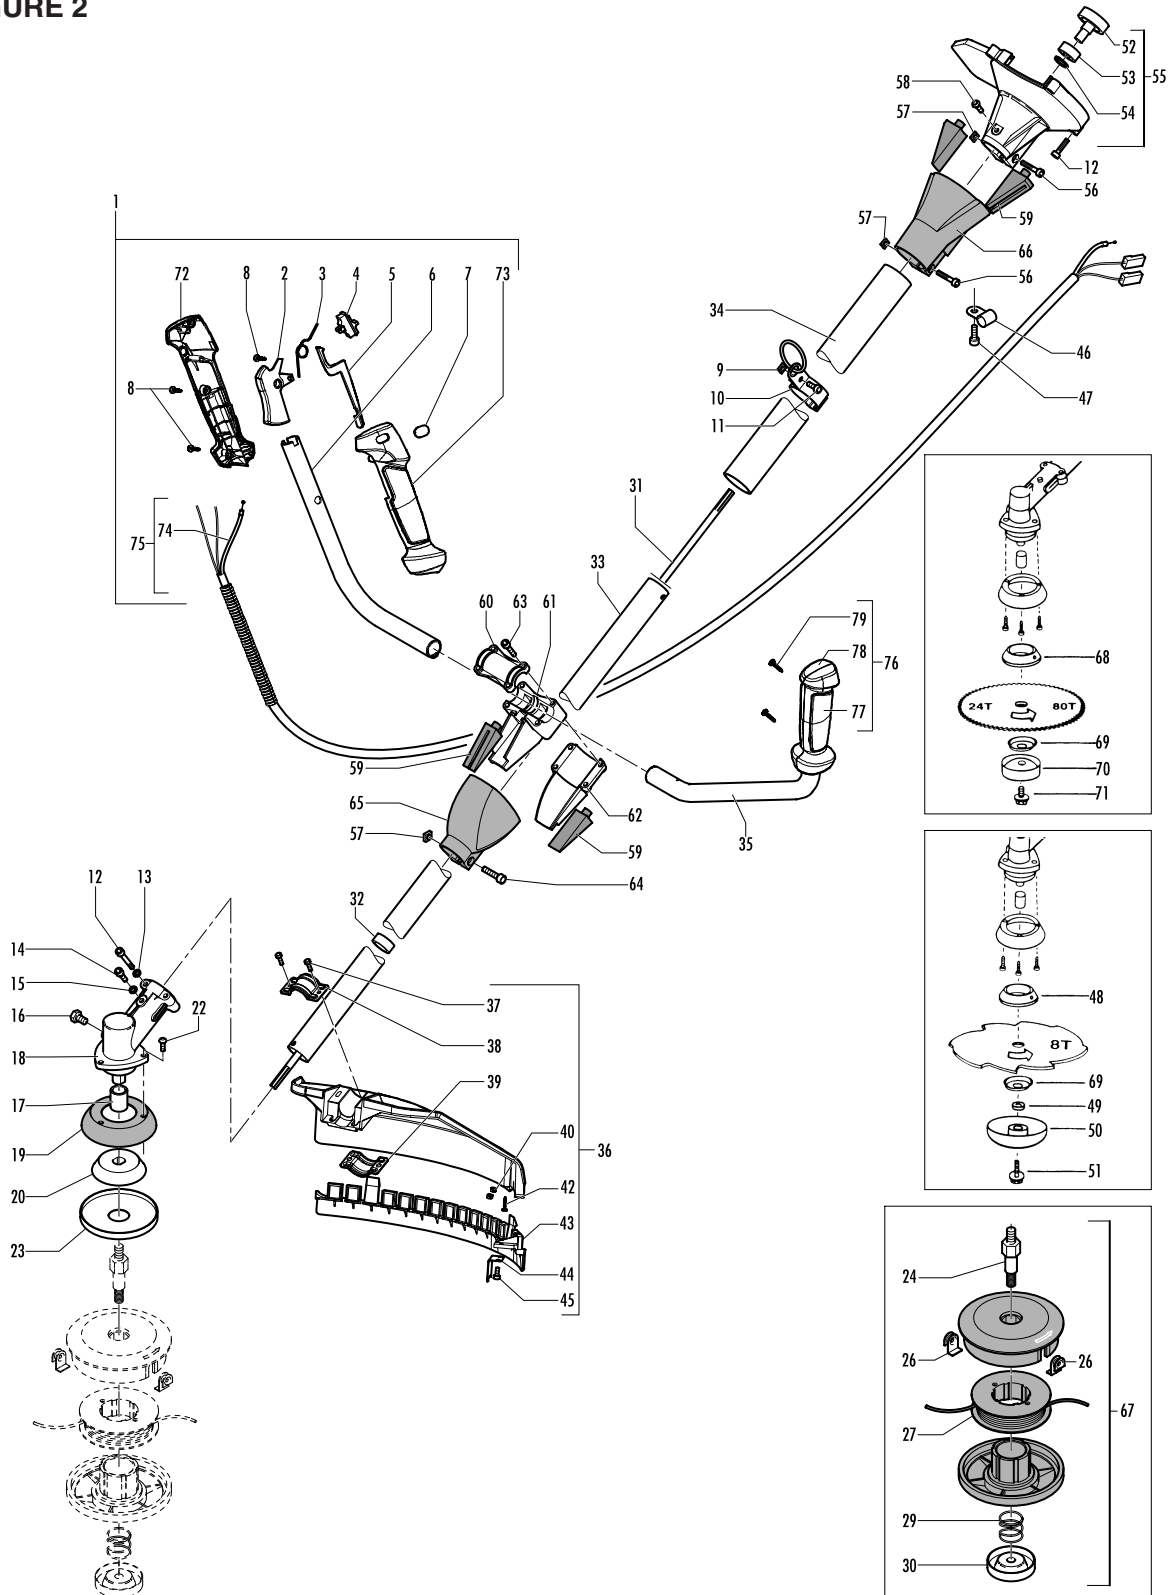

brand	PARTNER

date	MAY/03	SHEET 3/4

Model	Prefix
B 422X	02

Product number
953900396

FIGURE 2